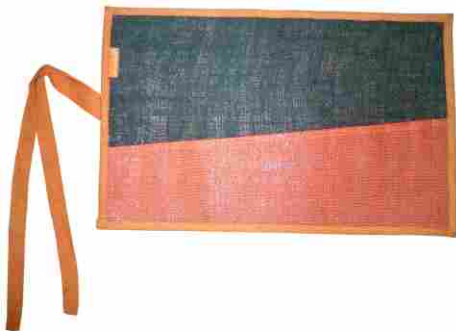

TOOL ROLL BAG

PSB 5197

Size : 47 (H) X 29 (W) CM
Fabric : Laminated Jute
Colours : Black / Thai Chilli Red
Handle : Cotton Tape 1" Black

TOOL ROLL BAG

PSB 5198

Size : 48 (H) X 29 (W) CM
Fabric: Laminated Jute
Colours: Natural
Handle: Cotton Tape 1" Oriental Green

TOOL ROLL BAG

PSB 5199

Size : 48 (H) X 29 (W) CM
Fabric : Laminated Jute
Colours : Oriental Green .
Handle : Cotton Tape 1" Cad Orange Light

TOOL ROLL BAG

PSB 5200

Size: 33 (H) X 38.5 (W) CM
Fabric: Laminated Jute
Colours: Black
Handle: Cotton Tape 1" Black