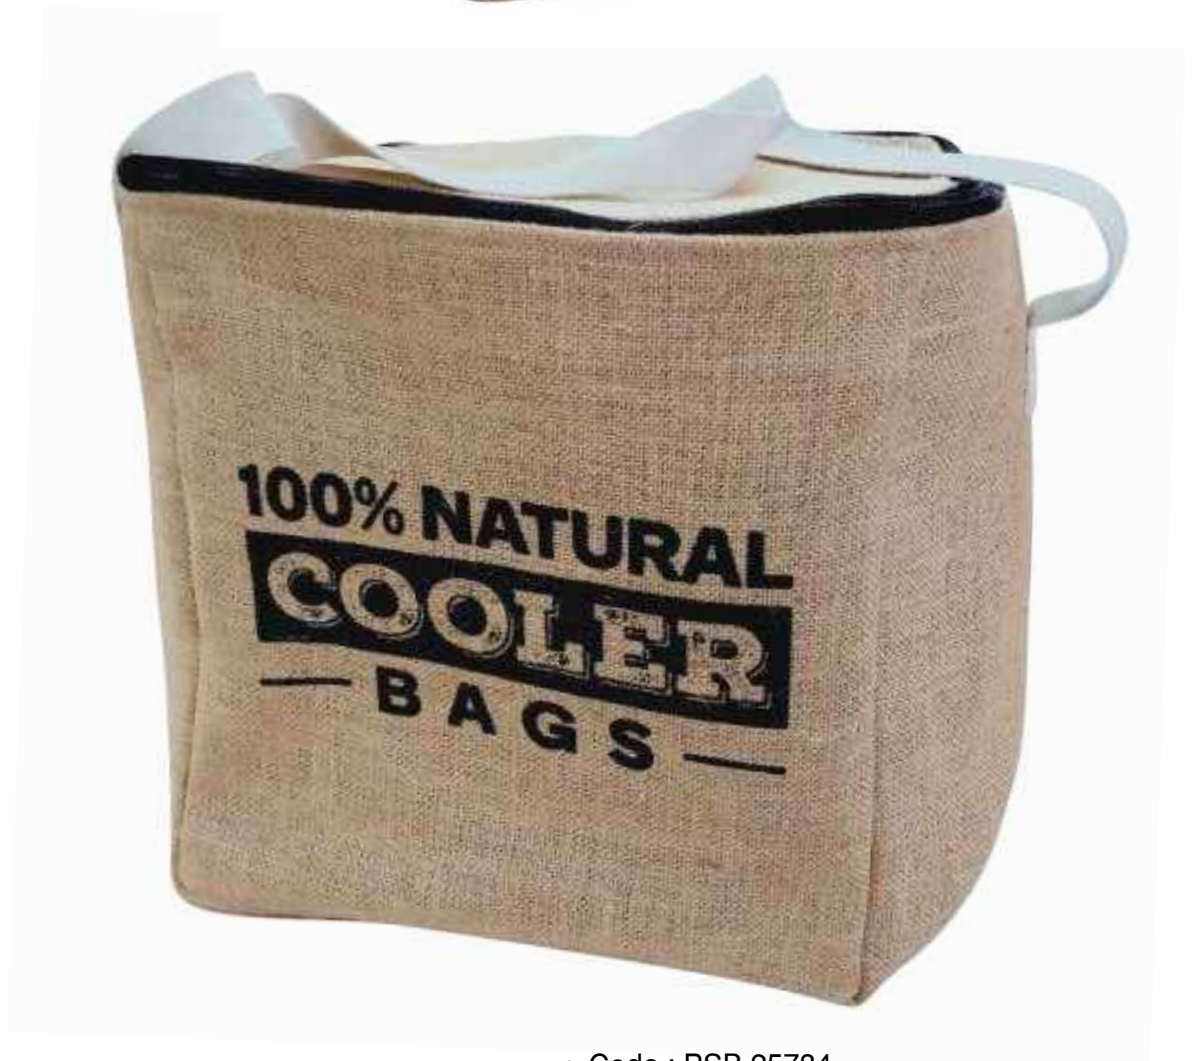

Cooler Bags

- Code : PSB 25795
- Material : Jute 2% Maize Natural
- Size : h- 16 x w- 25 x gusset- 15 cm

- Made of 100% Natural products
- A set of 3 natural cooler bags for your wine bottles, beer cans & frozen food items

- Code : PSB 25796
- Material : Jute 2% Maize Natural
- Size : h- 35.5 x w- 12 x gusset- 12 cm

- Code : PSB 25784
- Material : Jute 4% Maize Natural
- Size : h- 34.5 x w- 33 x gusset- 23 cm